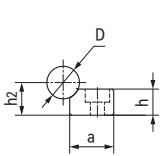

## WR01单圆不锈钢直线导轨 Stainless steel linear guides, single round rail

### 产品特性 Product features

- 316不锈钢单圆导轨
  - 较强的抗腐蚀能力
  - 配合LIN滑动膜抵抗污物
  - 免维护与低噪音运行
  - 自由设计安装宽度
- Single guide rails made of stainless steel 316
  - Good corrosion resistance
  - Resistance to dirt with LIN liners
  - Maintenance-free and low noise
  - Variable width can be fitted

### 标准规格 Standard specifications

产品编码 Part No.:

WR01-10-0000-ES1

材质Material:  
316不锈钢 Stainless steel  
长度 Length  
直径 Diameter

产品编码 Part No.	D [mm]	h [mm]	h <sub>2</sub> [mm]	a [mm]	C <sub>4</sub> [mm]	C <sub>5</sub> =C <sub>6</sub> [mm]		*K <sub>1</sub> [mm]	G <sub>2</sub> [mm]	L max. [mm]	重量 Weight [kg/m]
						min.	max.				
WR01-10-0000-ES1	10	5.5	9	27	120	20	79.5	**M6	17	3000	0.92
WR01-16-0000-ES1	16	12	14	27	120	20	79.5	M8	19	3000	2.24
WR01-20-0000-ES1	20	16	20	27	120	20	79.5	M8	21	3000	3.32

\*K<sub>1</sub>用于螺栓 For bolts \*\*M6: 通孔 Plain holes