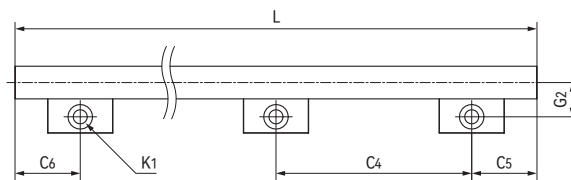

## WR01单圆不锈钢直线导轨 Stainless steel linear guides, single round rail

### 产品特性 Product features

- 316不锈钢单圆导轨
  - 较强的抗腐蚀能力
  - 配合LIN滑动膜抵抗污物
  - 免维护与低噪音运行
  - 自由设计安装宽度
- Single guide rails made of stainless steel 316
  - Good corrosion resistance
  - Resistance to dirt with LIN liners
  - Maintenance-free and low noise
  - Variable width can be fitted

### 标准规格 Standard specifications

产品编码 Part No.:

WR01-10-0000-ES1

材质Material:  
316不锈钢 Stainless steel  
长度 Length  
直径 Diameter

产品编码 Part No.	D [mm]	h [mm]	h <sub>2</sub> [mm]	a [mm]	C <sub>4</sub> [mm]	C <sub>5</sub> =C <sub>6</sub> [mm]		*K <sub>1</sub> [mm]	G <sub>2</sub> [mm]	L max. [mm]	重量 Weight [kg/m]
						min.	max.				
WR01-10-0000-ES1	10	5.5	9	27	120	20	79.5	**M6	17	3000	0.92
WR01-16-0000-ES1	16	12	14	27	120	20	79.5	M8	19	3000	2.24
WR01-20-0000-ES1	20	16	20	27	120	20	79.5	M8	21	3000	3.32